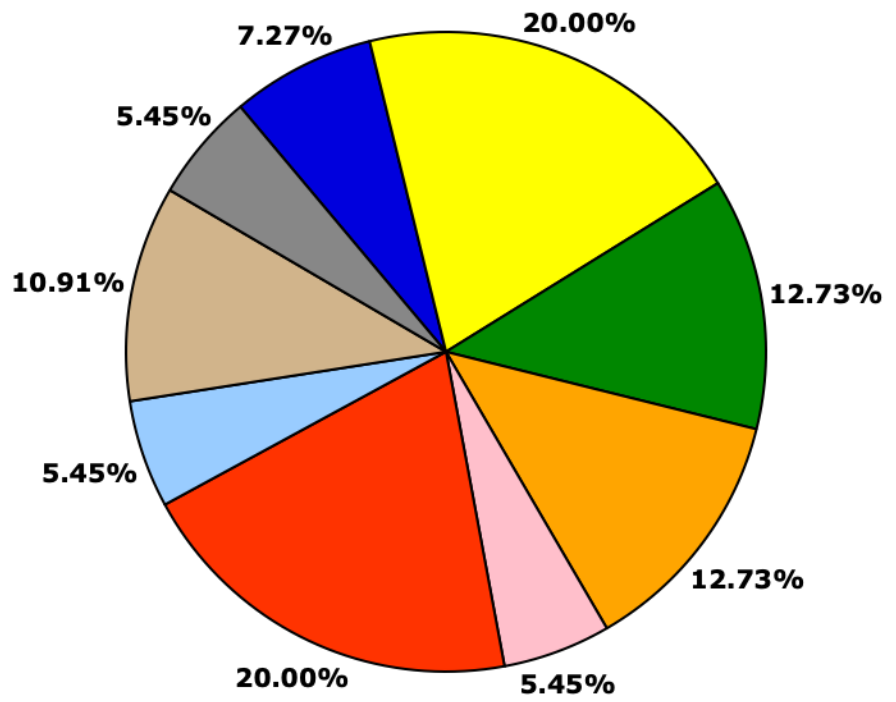

**Evento** BMT INCOMING, Napoli  
**Tipologia** FIERA

**2023**

Not enough values. All pie chart values are less or equal zero.

Not enough values. All pie chart values are less or equal zero.

Not enough values. All pie chart values are less or equal zero.